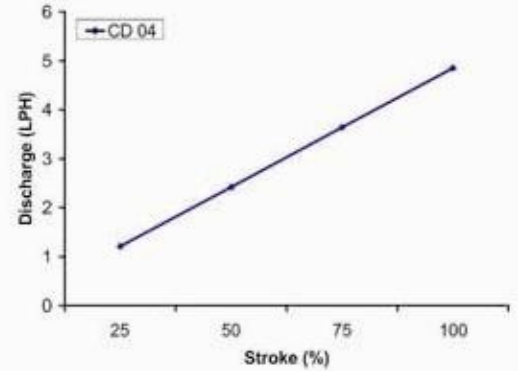

# Aarbee Aqua

**CAPACITY CHART**

MODEL	MAX WORKING PRESSURE (Kg/cm <sup>2</sup> )	MAX DISCHARGE (Litre)	DRIVE
CD 04 05	4	5	Solenoid
	1	10	Solenoid

**CAPACITY CHART**

MODEL	MAX WORKING PRESSURE (Kg/cm <sup>2</sup> )	MAX DISCHARGE (Litre)	DRIVE
KA 01 12	1	12	Solenoid
KA 04 06	4	6	Solenoid
KA 05 05	5	5	Solenoid
KA 10 02	10	2	Solenoid
KA 12 01	12	1	Solenoid