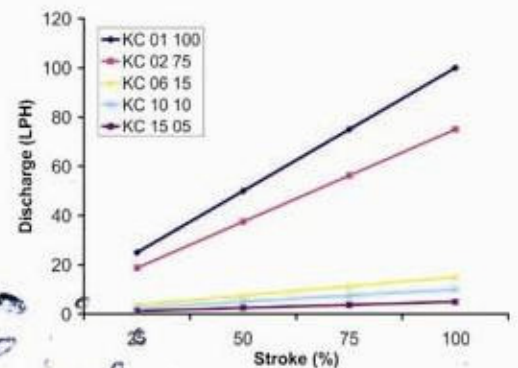

CAPACITY CHART

MODEL	MAX WORKING PRESSURE (Kg/cm²)	MAX DISCHARGE (Litre)	DRIVE
KC 01 100	1	100	Solenoid
KC 02 75	2	75	Solenoid
KC 04 30	4	30	Solenoid
KC 06 15	6	15	Solenoid
KC 10 10	10	10	Solenoid
KC 15 05	15	5	Solenoid