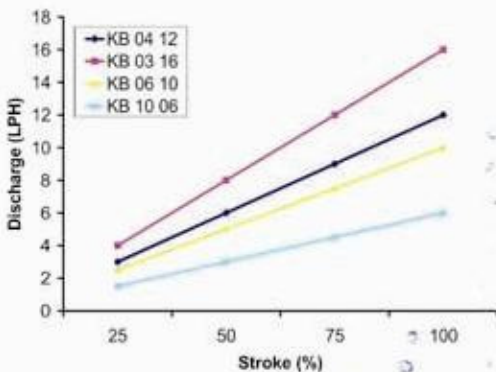

CAPACITY CHART

MODEL	MAX WORKING PRESSURE (Kg/cm²)	MAX DISCHARGE (Litre)	DRIVE
KB 03 16	3	16	Solenoid
KB 04 12	4	12	Solenoid
KB 06 10	6	10	Solenoid
KB 10 06	10	6	Solenoid