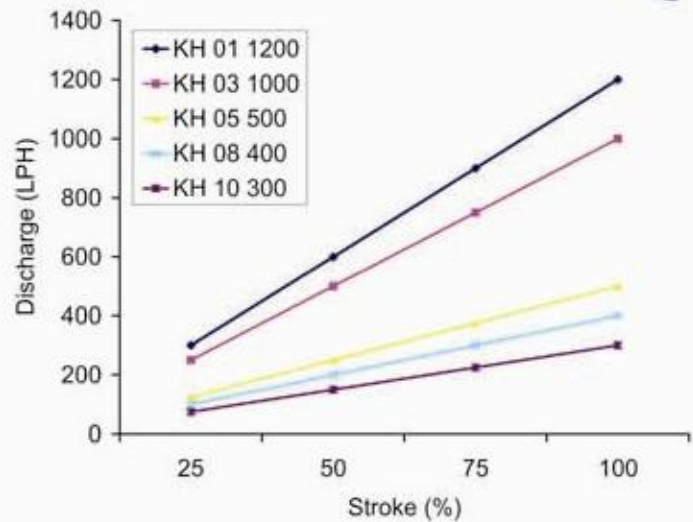

Mechanical Dosing Pump

CAPACITY CHART

MODEL	MAX WORKING PRESSURE (Kg/cm²)	MAX DISCHARGE (Litre)	DRIVE
KM 03 120	3	120	Motor
KM 05 35	5	35	Motor
KM 05 100	5	100	Motor
KM 05 200	5	200	Motor
KM 08 50	8	50	Motor
KM 10 30	10	30	Motor

CAPACITY CHART

MODEL	MAX WORKING PRESSURE (Kg/cm²)	MAX DISCHARGE (Litre)	DRIVE
KH 01 1200	1	1200	Motor
KH 03 1000	3	1000	Motor
KH 05 500	5	500	Motor
KH 08 400	8	400	Motor
KH 10 300	10	300	Motor

Mumbai :

148, Naman Plaza, Behind Shopper's Stop,
S.V. Road, Kandivali(W), Mumbai 400067

Maharashtra.

Tel. : 022 28655050, Fax : 28654949

Vasai :

102, Om Kiram Apt., Janak Puri Complex,
Opp. MSEB Power House, Navghar,
Vasai Road, Dist. Thane - 401 210.

Tel. : 0250 2393935

Chhattisgarh :

Plot No. MIG-63, Kabir Nagar,
Behind Housing Board Office,
Tatibandh, Raipur - 492 002.

Telefax : 0771 2325252

West Africa :

Block No. 2, 1st Floor,
Daimond Bldg., Pati Cherry,
Kollum, Conakry (West Africa)

Tel. : 002 2466201054