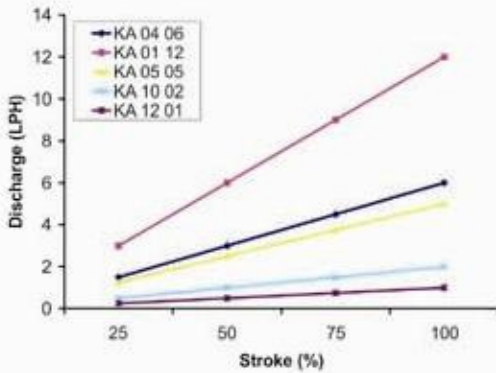

# Aarbee Aqua

**CAPACITY CHART**

MODEL	MAX WORKING PRESSURE (Kg/cm <sup>2</sup> )	MAX DISCHARGE (Litre)	DRIVE
CD 04 05	4	5	Solenoid
	1	10	Solenoid

**CAPACITY CHART**

MODEL	MAX WORKING PRESSURE (Kg/cm <sup>2</sup> )	MAX DISCHARGE (Litre)	DRIVE
KA 01 12	1	12	Solenoid
KA 04 06	4	6	Solenoid
KA 05 05	5	5	Solenoid
KA 10 02	10	2	Solenoid
KA 12 01	12	1	Solenoid