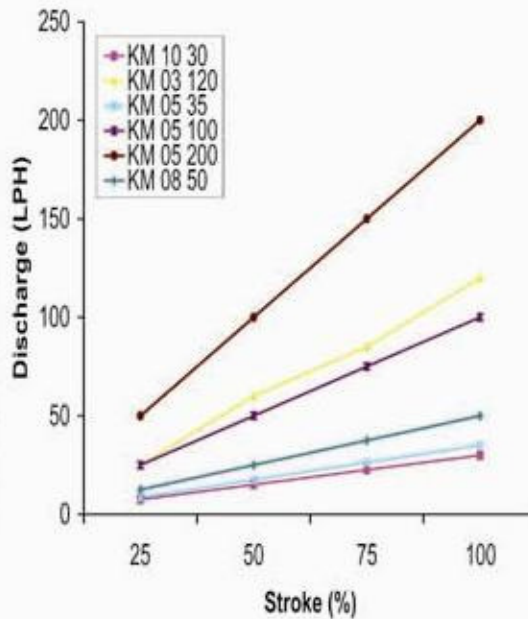

Mechanical Dosing Pump

CAPACITY CHART

MODEL	MAX WORKING PRESSURE (Kg/cm²)	MAX DISCHARGE (Litre)	DRIVE
KM 03 120	3	120	Motor
KM 05 35	5	35	Motor
KM 05 100	5	100	Motor
KM 05 200	5	200	Motor
KM 08 50	8	50	Motor
KM 10 30	10	30	Motor

CAPACITY CHART

MODEL	MAX WORKING PRESSURE (Kg/cm²)	MAX DISCHARGE (Litre)	DRIVE
KH 01 1200	1	1200	Motor
KH 03 1000	3	1000	Motor
KH 05 500	5	500	Motor
KH 08 400	8	400	Motor
KH 10 300	10	300	Motor

Mumbai :

148, Naman Plaza, Behind Shopper's Stop,
S.V. Road, Kandivali(W), Mumbai 400067

Maharashtra.

Tel. : 022 28655050, Fax : 28654949

Vasai :

102, Om Kiram Apt., Janak Puri Complex,
Opp. MSEB Power House, Navghar,
Vasai Road, Dist. Thane - 401 210.

Tel. : 0250 2393935

Chhattisgarh :

Plot No. MIG-63, Kabir Nagar,
Behind Housing Board Office,
Tatibandh, Raipur - 492 002.

Telefax : 0771 2325252

West Africa :

Block No. 2, 1st Floor,
Daimond Bldg., Pati Cherry,
Kollum, Conakry (West Africa)

Tel. : 002 2466201054